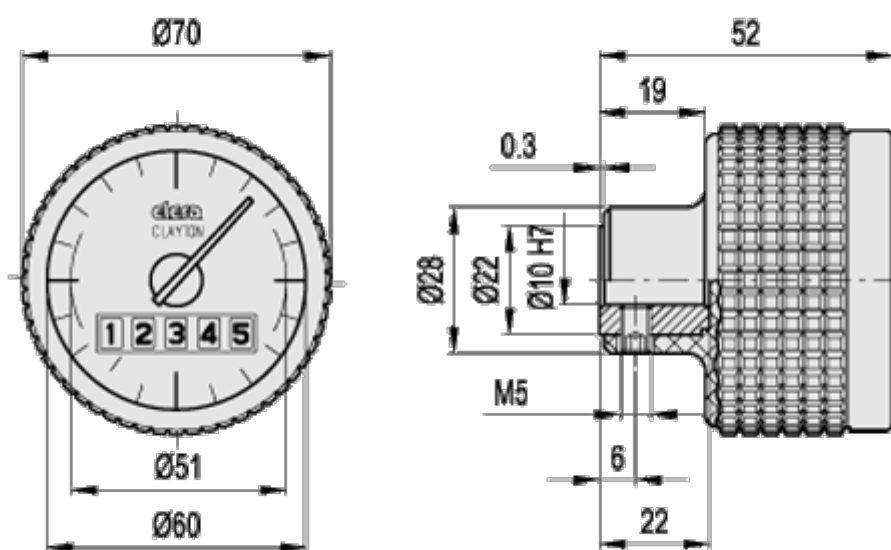

# Data Sheet

Article number: 2307058401  
Description: E+G Gravity indicator  
MBT.70-GW12-0000.5-D

## Measures

Indicator accuracy = 0,01